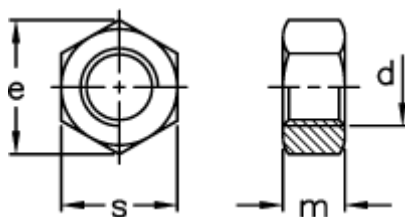

Article number: 2310301035

Description: E+G Nut
NT-M16

Measures

d = M16
e = 26.75
m = 13.0
s = 24